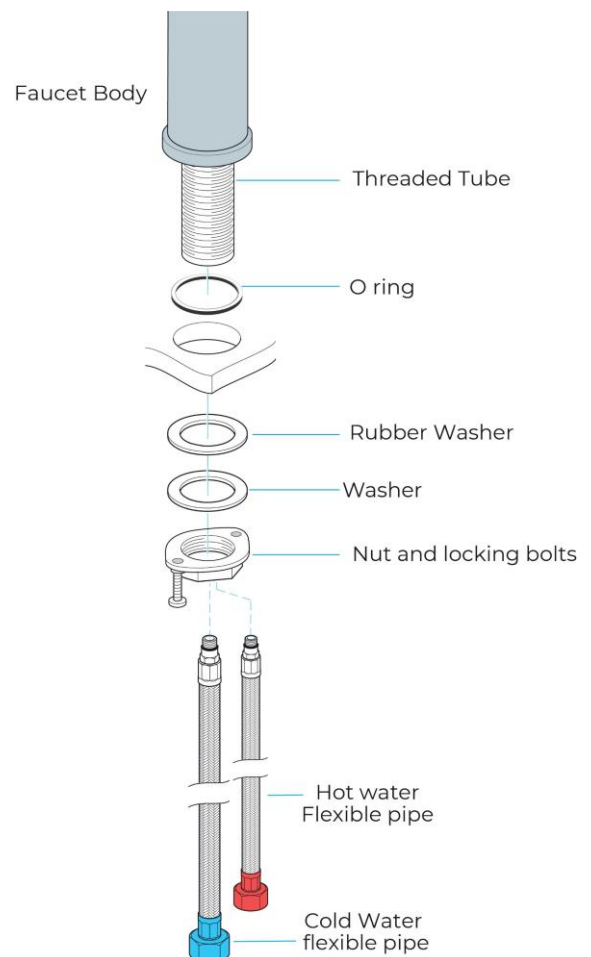

BATHSELECT SLEEK DESIGN WHITE & CHROME COMBINATION LONG DECK FAUCET SPECS

Specs:

- Color : Chrome & White
- Plug Profile : Deck Mount
- Style : Waterfall Spout Faucet
- Material : Brass
- Pattern : Contemporary
- Shape : Aerator Spout
- Flow Rate : 2.2 Gallons Per Minute
- Handle/Lever Placement : Single Handle On The Faucet Center Head
- Batteries Required : No
- Valve core material : ceramic
- Top high quality ceramic cartridge : unique design