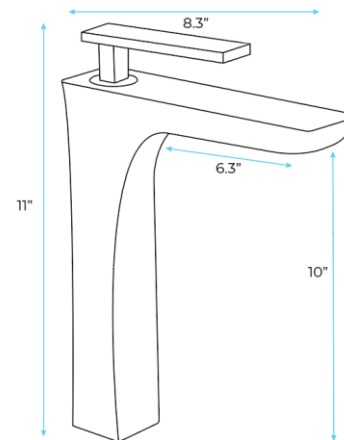

BATHSELECT SLEEK DESIGN WHITE & CHROME COMBINATION LONG DECK FAUCET SPECS

Specs:

- Color : Chrome & White
- Plug Profile : Deck Mount
- Style : Waterfall Spout Faucet
- Material : Brass
- Pattern : Contemporary
- Shape : Aerator Spout
- Flow Rate : 2.2 Gallons Per Minute
- Handle/Lever Placement : Single Handle On The Faucet Center Head
- Batteries Required : No
- Valve core material : ceramic
- Top high quality ceramic cartridge : unique design